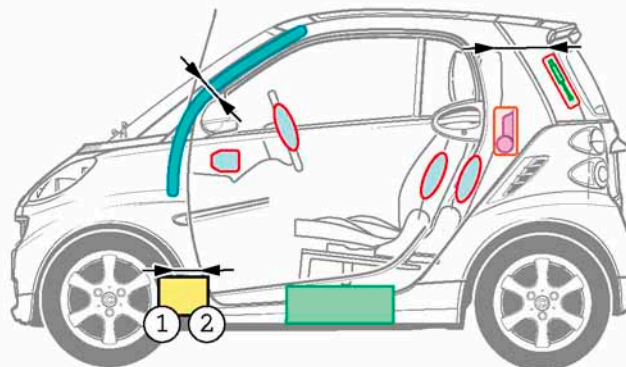

smart
fortwo
coupé
Model 451

as of 2007

1 LHD vehicle
2 RHD vehicle

Legend

Airbag

Structural reinforcements

Battery

Gas generator

Rollover protection

High-voltage components

Seat belt tensioner

Fuel tank

Cutting points

Gas filled spring device

Control unit