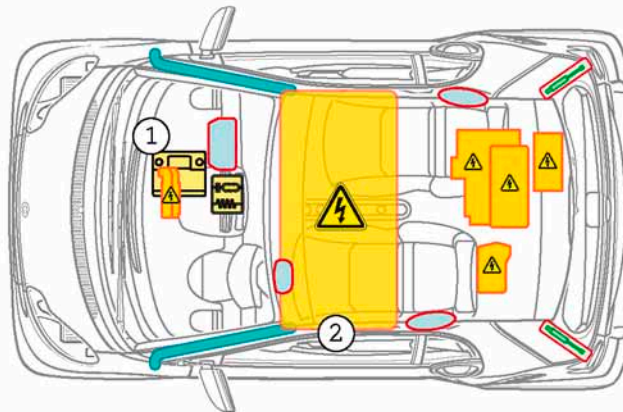

smart
fortwo
coupé
electric drive
Model 451
as of 2009

1 12 V-battery
2 High-voltage battery

Legend

Airbag

Structural reinforcements

Battery

Gas generator

Rollover protection

High-voltage components

Seat belt tensioner

Fuel tank

Cutting points

Gas filled spring device

Control unit