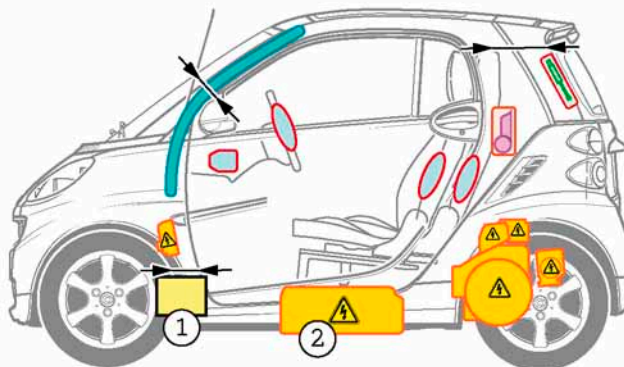

smart
fortwo
coupé
electric drive
Model 451
as of 2009

1 12 V-battery
2 High-voltage battery

Legend

Airbag

Structural reinforcements

Battery

Gas generator

Rollover protection

High-voltage components

Seat belt tensioner

Fuel tank

Cutting points

Gas filled spring device

Control unit